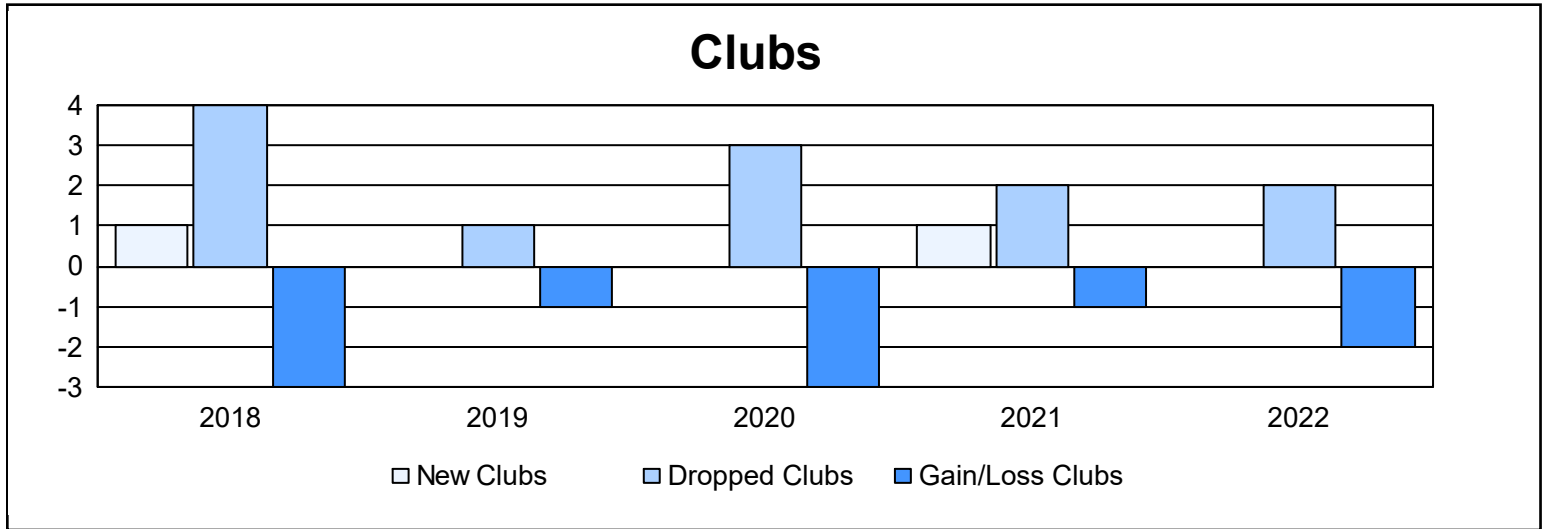

Year	New Clubs	Dropped Clubs	Gain/ Loss Clubs	New Members	Charter Members	Reinstate Members	Transfer Members	Total Member Added	Total Members Dropped	Gain/ Loss Members
2017-2018	1	4	-3	50	20	1	5	76	141	-65
2018-2019	0	1	-1	16	1	3	3	23	75	-52
2019-2020	0	3	-3	15	3	1	6	25	71	-46
2020-2021	1	2	-1	58	25	10	9	102	88	14
2021-2022	0	2	-2	70	0	7	0	77	56	21
<b>Average</b>	<b>0</b>	<b>2</b>	<b>-2</b>	<b>42</b>	<b>10</b>	<b>4</b>	<b>5</b>	<b>61</b>	<b>86</b>	<b>-26</b>

### Membership Composition June 2022 Cumulative