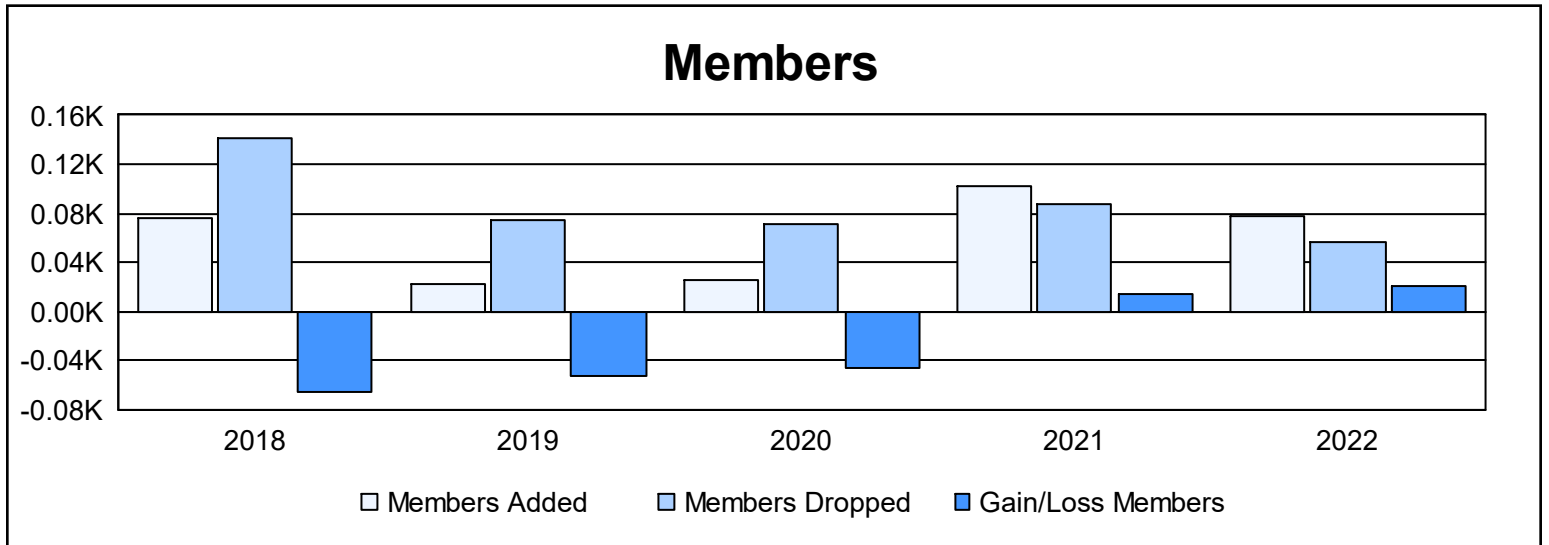

Year	New Clubs	Dropped Clubs	Gain/ Loss Clubs	New Members	Charter Members	Reinstate Members	Transfer Members	Total Member Added	Total Members Dropped	Gain/ Loss Members
2017-2018	1	4	-3	50	20	1	5	76	141	-65
2018-2019	0	1	-1	16	1	3	3	23	75	-52
2019-2020	0	3	-3	15	3	1	6	25	71	-46
2020-2021	1	2	-1	58	25	10	9	102	88	14
2021-2022	0	2	-2	70	0	7	0	77	56	21
<b>Average</b>	<b>0</b>	<b>2</b>	<b>-2</b>	<b>42</b>	<b>10</b>	<b>4</b>	<b>5</b>	<b>61</b>	<b>86</b>	<b>-26</b>

### Membership Composition June 2022 Cumulative